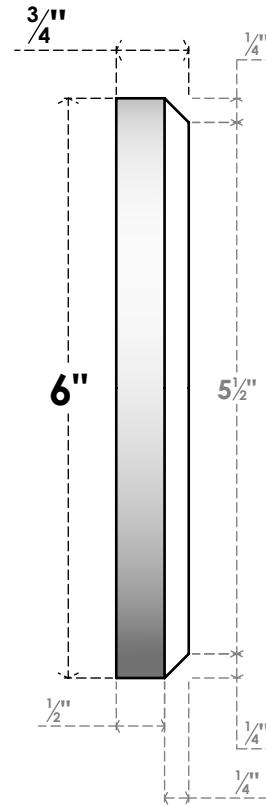

# ROSP060X060X075GRY03

6"W X 6"H X 3/4"P STANDARD GRAYSON BULLSEYE ROSETTE WITH BEVELED EDGE, ARCHITECTURAL GRADE PVC

**FRONT**

**SIDE**

EKENA MILLWORK  
2300 WEST MAIN ST.  
CLARKSVILLE, TX 75426  
TOLL FREE: 866-607-0453  
WWW.EKENAMILLWORK.COM

**NOTES**

1. INSTALLATION TO BE COMPLETED IN ACCORDANCE WITH MANUFACTURER'S SPECIFICATIONS.
2. DRAWING MAY NOT BE TO SCALE
3. THIS DRAWING IS INTENDED FOR DESIGN AND PLANNING PURPOSES ONLY.
4. ALL INFORMATION CONTAINED HEREIN WAS CURRENT AT THE TIME OF DEVELOPMENT BUT MUST BE REVIEWED AND APPROVED BY THE PRODUCT MANUFACTURER TO BE CONSIDERED ACCURATE.
5. ARCHITECTURAL GRADE PVC PRODUCTS ARE MADE FROM EXPANDED CELLULAR PVC AND COME NATURALLY WHITE BUT MAY BE PAINTED