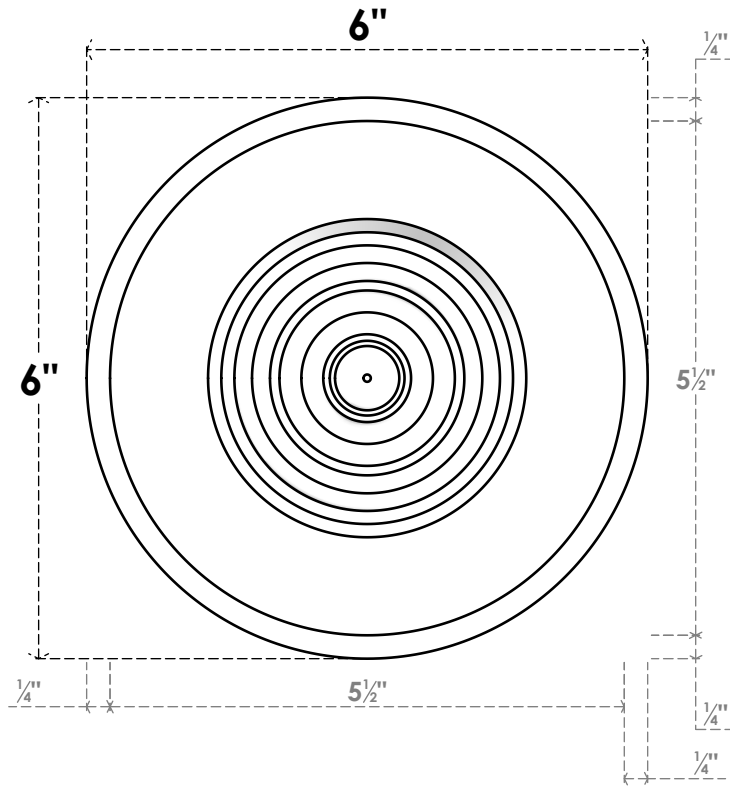

# ROSP060X060X075GRY03

6"W X 6"H X 3/4"P STANDARD GRAYSON BULLSEYE ROSETTE WITH BEVELED EDGE, ARCHITECTURAL GRADE PVC

**FRONT**

**SIDE**

EKENA MILLWORK  
2300 WEST MAIN ST.  
CLARKSVILLE, TX 75426  
TOLL FREE: 866-607-0453  
WWW.EKENAMILLWORK.COM

**NOTES**

1. INSTALLATION TO BE COMPLETED IN ACCORDANCE WITH MANUFACTURER'S SPECIFICATIONS.
2. DRAWING MAY NOT BE TO SCALE
3. THIS DRAWING IS INTENDED FOR DESIGN AND PLANNING PURPOSES ONLY.
4. ALL INFORMATION CONTAINED HEREIN WAS CURRENT AT THE TIME OF DEVELOPMENT BUT MUST BE REVIEWED AND APPROVED BY THE PRODUCT MANUFACTURER TO BE CONSIDERED ACCURATE.
5. ARCHITECTURAL GRADE PVC PRODUCTS ARE MADE FROM EXPANDED CELLULAR PVC AND COME NATURALLY WHITE BUT MAY BE PAINTED